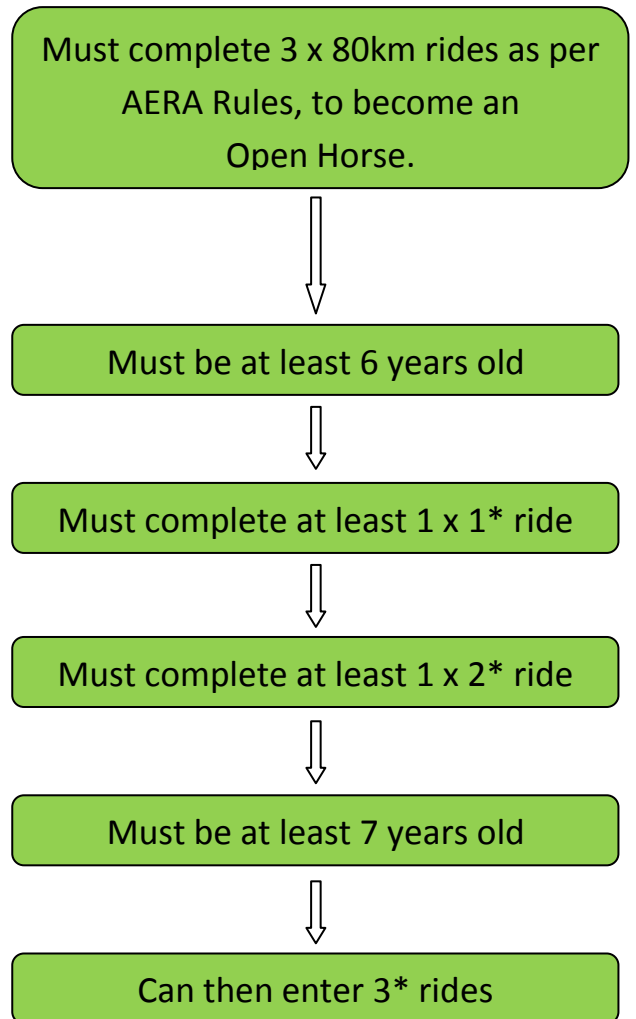

HORSES IN FEI RIDES

Ride Distances:	FEI *	80-119km
	FEI**	120-139km
	FEI***	140-160km

If your horse has already completed an FEI ride within the past 24 months, it will start at the next star level. This is based on mileage, not star rating, as follows:

If your horse has already completed a FEI** 107km ride, it is only rated as a 1* horse, but can now compete at 2* level.

If your horse has already completed a FEI***120km ride, it is rated as a 2* horse, and can now compete at 3* level.