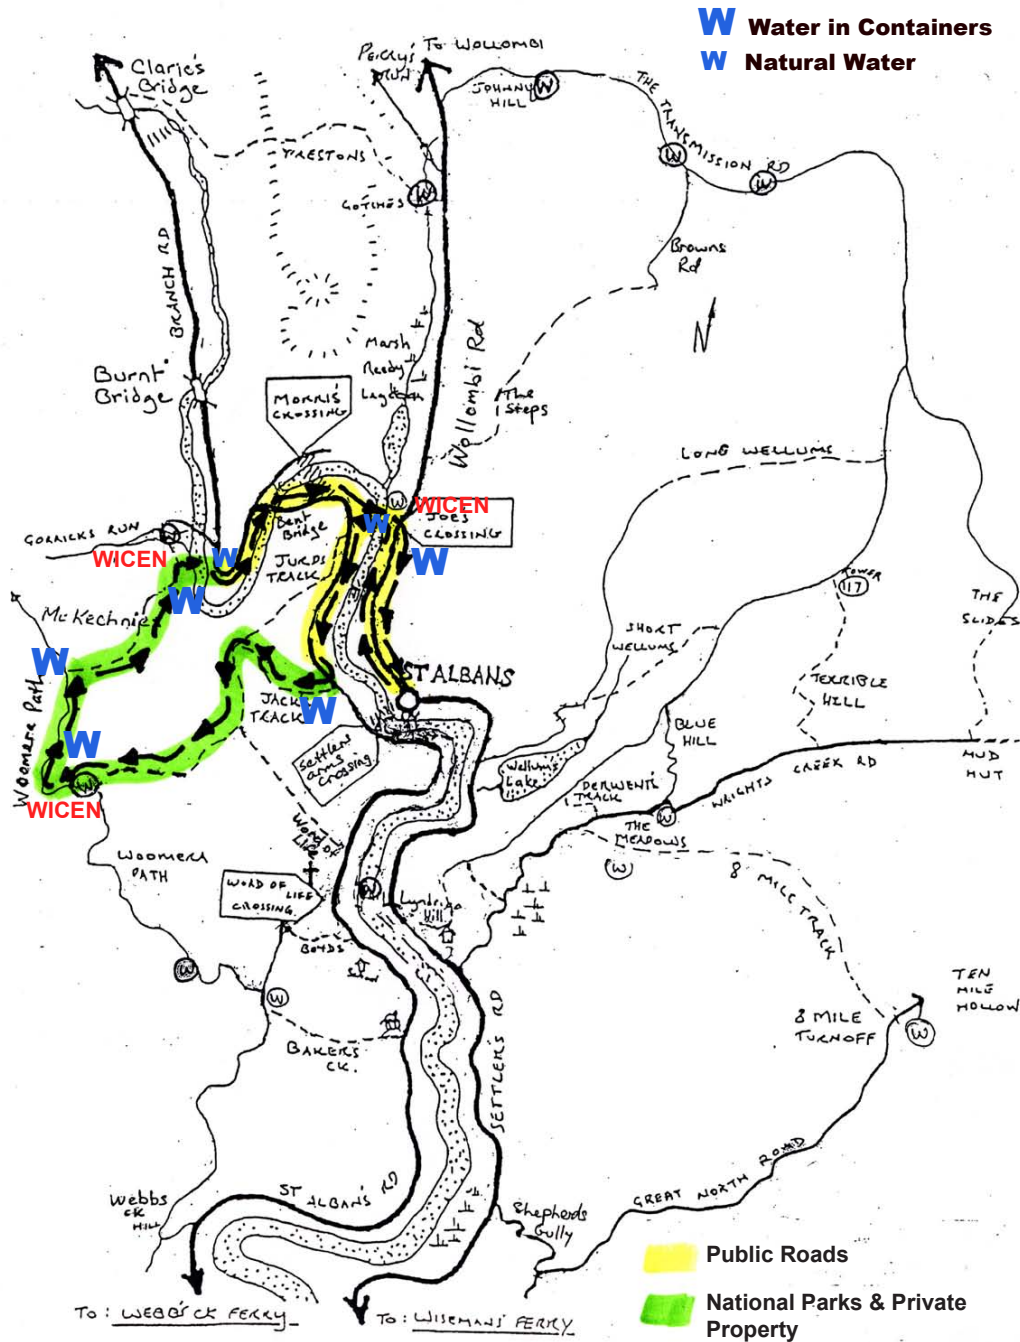

2011 PROPOSED NSW CHAMPIONSHIP COURSE

ST ALBANS 160KM LEG 2 35KM

2011 PROPOSED NSW CHAMPIONSHIP COURSE

ST ALBANS 160KM LEG 3 30KM

2011 PROPOSED NSW CHAMPIONSHIP COURSE

ST ALBANS 160KM LEG 4 25KM

2011 PROPOSED NSW CHAMPIONSHIP COURSE

ST ALBANS 160KM LEG 5 20KM