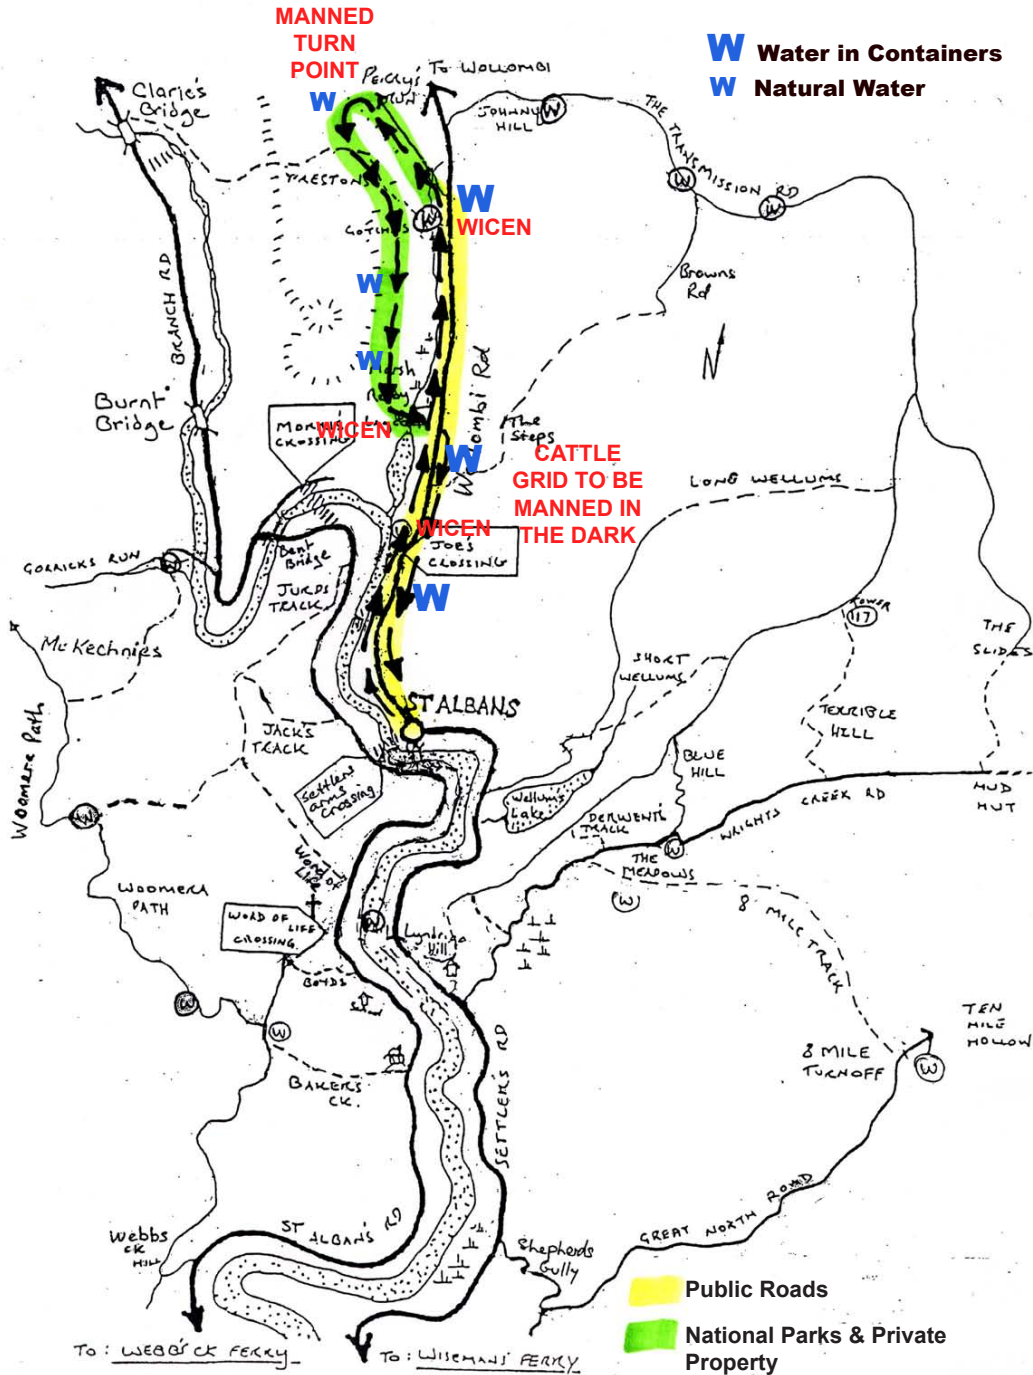

2011 PROPOSED NSW CHAMPIONSHIP COURSE

ST ALBANS 160KM LEG 2 35KM

2011 PROPOSED NSW CHAMPIONSHIP COURSE

ST ALBANS 160KM LEG 3 30KM

2011 PROPOSED NSW CHAMPIONSHIP COURSE

ST ALBANS 160KM LEG 4 25KM

2011 PROPOSED NSW CHAMPIONSHIP COURSE

ST ALBANS 160KM LEG 5 20KM