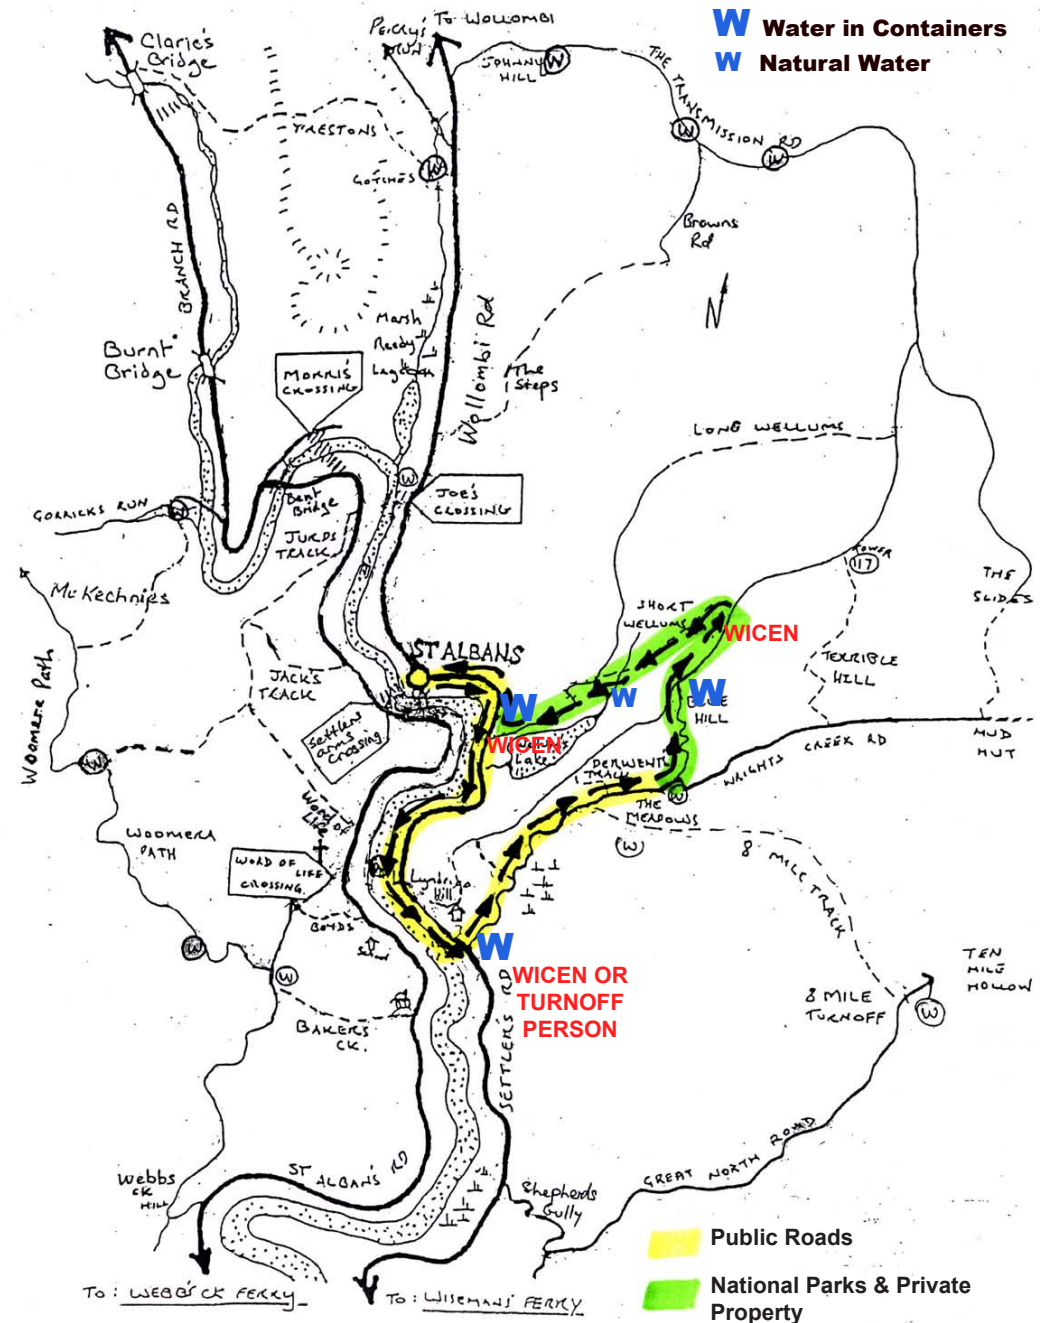

2011 PROPOSED NSW CHAMPIONSHIP COURSE

ST ALBANS 160KM LEG 2 35KM

2011 PROPOSED NSW CHAMPIONSHIP COURSE

ST ALBANS 160KM LEG 3 30KM

2011 PROPOSED NSW CHAMPIONSHIP COURSE

ST ALBANS 160KM LEG 4 25KM

2011 PROPOSED NSW CHAMPIONSHIP COURSE

ST ALBANS 160KM LEG 5 20KM